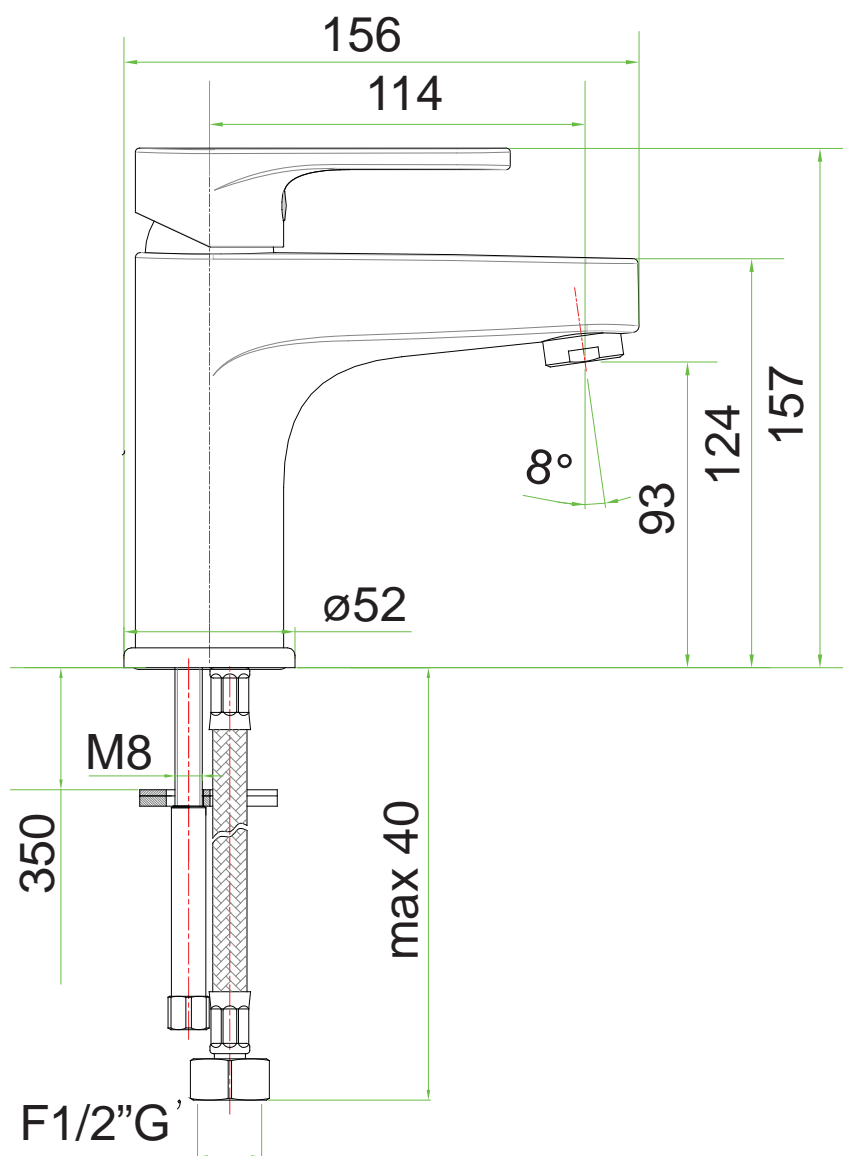

STORM Handfatsblandare F5301