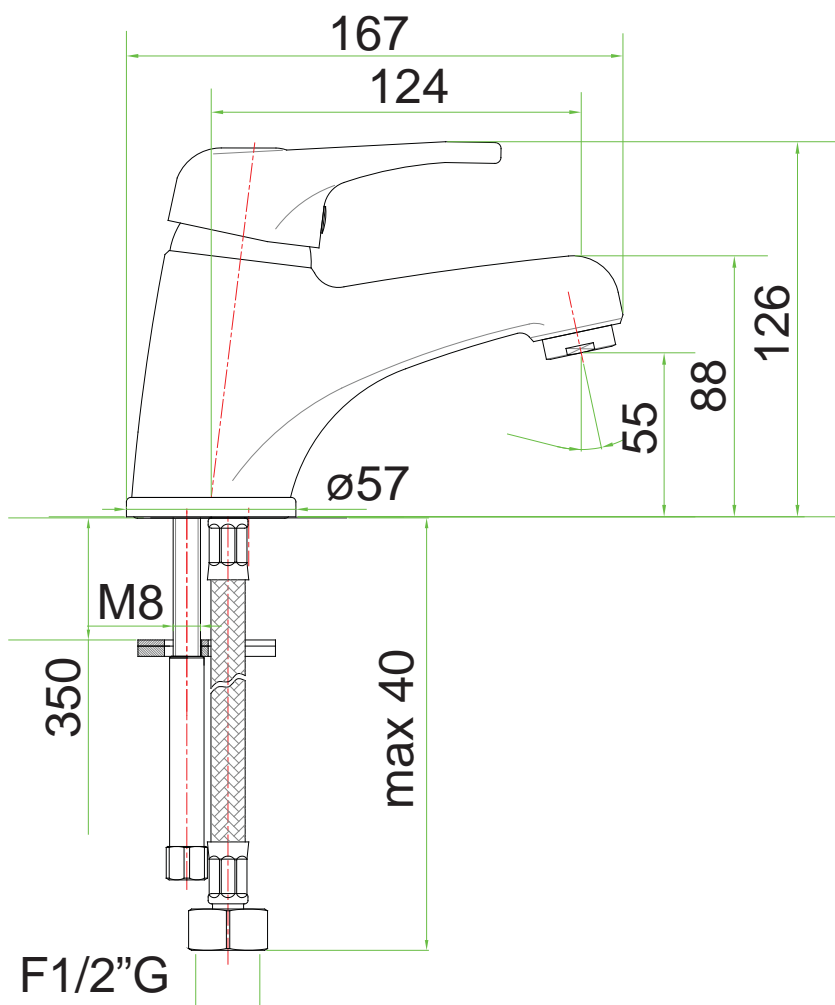

TROPIC Handfatsblandare F5101